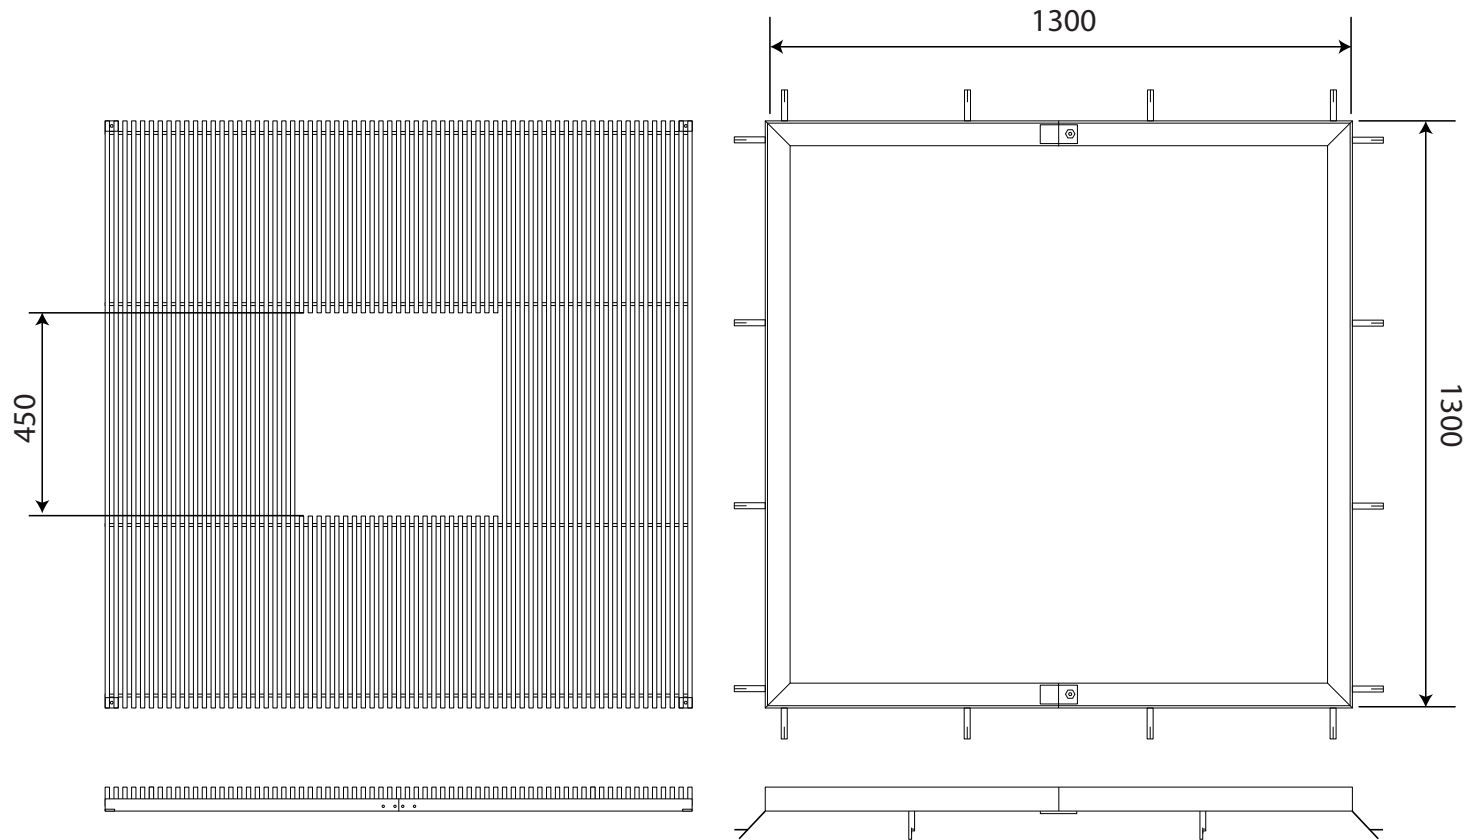

ASF

architectural street furnishings

Stainless Steel Tree Grille & Frame ASF 3000/1300/SS

Material: Stainless Steel Marine Grade 316. Other grades available on request

Finish: Top Surface of tree grille satin brushed

Supporting Frames: All tree grilles come with medium duty stainless steel frames in two halves. Other heavier duty frames or paving support frames available on request

Security Fixing: Tree grilles come with facility to fix directly to supporting frames thus increasing rigidity and also preventing unauthorised removal