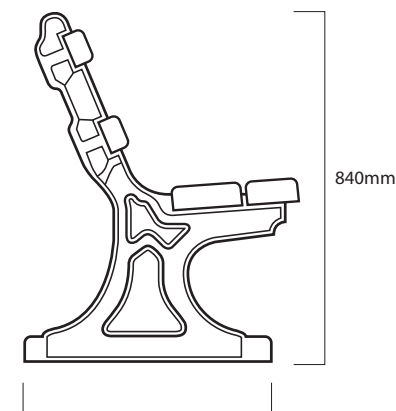

1800mm

840mm

700mm

## Seating ASF 504 Cast Iron Seat

**Materials:**

Seat Legs - Cast Iron Grade 250 Timber Slats - Iroko Hardwood

**Finish:**

Seat Legs - Painted in weathershield rust resistant gloss in most RAL Colours Timber Slats - Standard Length: 1800mm